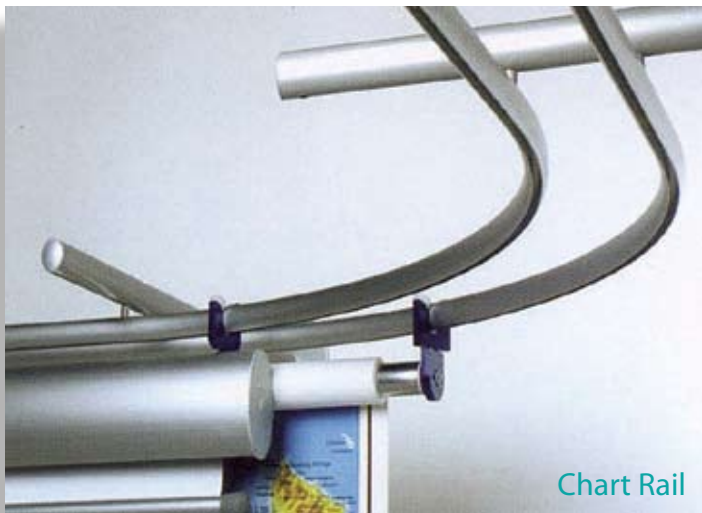

With the requirement for flexible teaching arrangements, comes a need for equally flexible teaching areas. The combination of lightweight Futura Rail and Chart Rail products fitted along all walls enables you to add, remove and arrange projection screens, charts and writing boards wherever you need them; creating a flexible space.

## Creative Teaching & Learning

- Interactive = Engagement + Fun
- Building Team-Working Life Skills
- Make Classrooms More Flexible

Futura, a simple rail system affixed to the wall, has an ingenious slot in the base allowing loose leaf paper to be hung at any location. Lightweight boards can easily be lifted on and off the rails by pupils and used both horizontally for group learning and vertically for display and discussion. The design of the Futura system allows the lightweight boards to glide smoothly along to where you need them. Walls can still be used to display posters and artwork between the rails. This flexible system can be used in sports halls, libraries, staff bases and even in outdoor environmental education spaces where equipment can be shared between spaces to maximise value.

The presentation boards can be double-sided, maximising writing space and allowing lessons to be prepared in advance and turned around when needed. Choose from a selection of finishes, including striking blue magnetic chalkboards, pinboards, magnetic whiteboards and interactive multi-media boards. All boards can be instantly converted to flipcharts by simply hooking on the aluminium Snap Rail.

Futura Rail

Chart Rail is an elegant, architectural solution allowing up to 7 'layers' of projection screens, maps, or other educational charts to be used simultaneously around all four walls.

Don't just take our word that Flexiclass can transform your classroom – ask for a consultation or our inspiring demonstration DVD showing Flexiclass in use. Just call on our Freephone number, e-mail us or make a request through our website